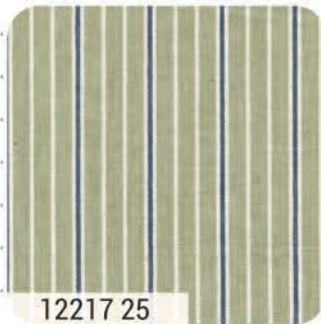

992 • 12 Woven Towelings • 100% Premium Cotton • APRIL DELIVERY

Vista Wovens

Pieces to Treasure
BY JENELLE KENT

12217 11

12217 12

12217 13

12217 17

12217 14

12217 15

12217 18

12217 19

12217 16

12217 20

12217 21

12217 25

12217 22