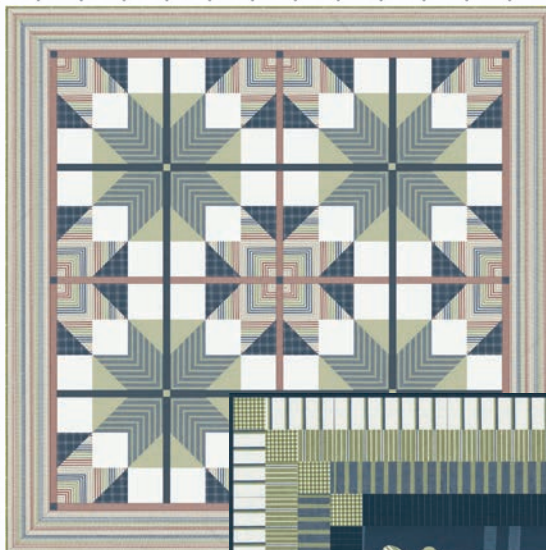

Vista's woven stripes and checks will add texture, dimension and directionality to quilts and other projects. The variety of scale in this collection provides versatility and individuality for your

quilting creations. Select from this range to create contemporary, masculine or scrappy looking quilts or aim for gentle, neutral quilts with a hint of leafy green for a soft and pretty project.

With thirty woven fabrics to choose from, combined with twelve 18" wide towelings to create coordinating pillows, table runners and more, whatever project you choose to stitch, this line will combine to create your own beautiful vista.

PTT 264 Herb Garden Apron 18" x 28"
& Towel 19" x 28"

PTT 259 Blue Gum Runner Green Colorway 18" x 50"
Red Colorway also available

APRIL DELIVERY

PTT 262 Tree Change Bags 18" x 16" x 9" & 16" x 12" x 6"

PTT 256 Gemstones Runner Rust Colorway 18" x 54"
Blue & Green Colorways also available

PTT 258 Kaleidoscope
Multi Version 79" x 79"
Additional colorways available

PTT 260 Fern Table
Centre Navy Colorway
33" x 33" & includes
table mats 12" x 16"
Additional colorways available

PTT 263 Farmers Market Runner Blue 18" x 60"