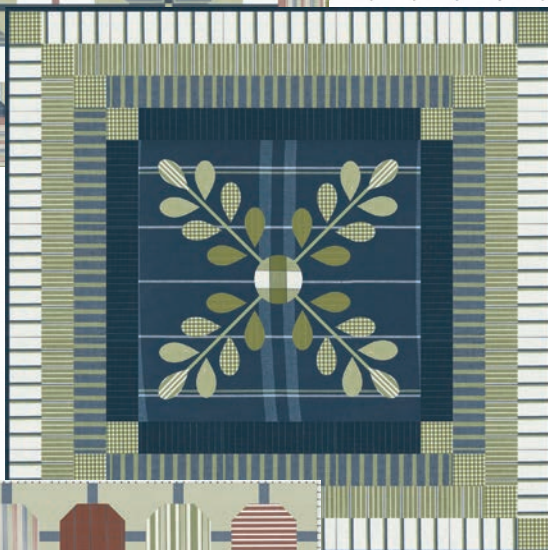

Vista's woven stripes and checks will add texture, dimension and directionality to quilts and other projects. The variety of scale in this collection provides versatility and individuality for your

quilting creations. Select from this range to create contemporary, masculine or scrappy looking quilts or aim for gentle, neutral quilts with a hint of leafy green for a soft and pretty project.

With thirty woven fabrics to choose from, combined with twelve 18" wide towelings to create coordinating pillows, table runners and more, whatever project you choose to stitch, this line will combine to create your own beautiful vista.

PTT 264 Herb Garden Apron 18" x 28"
& Towel 19" x 28"

PTT 259 Blue Gum Runner Green Colorway 18" x 50"
Red Colorway also available

APRIL DELIVERY

PTT 262 Tree Change Bags 18" x 16" x 9" & 16" x 12" x 6"

PTT 256 Gemstones Runner Rust Colorway 18" x 54"
Blue & Green Colorways also available

PTT 258 Kaleidoscope
Multi Version 79" x 79"
Additional colorways available

PTT 260 Fern Table
Centre Navy Colorway
33" x 33" & includes
table mats 12" x 16"
Additional colorways available

PTT 263 Farmers Market Runner Blue 18" x 60"