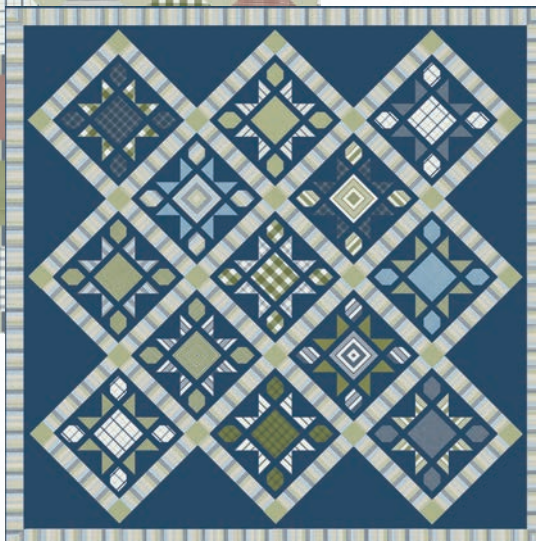

Vista's woven stripes and checks will add texture, dimension and directionality to quilts and other projects. The variety of scale in this collection provides versatility and individuality for your

quilting creations. Select from this range to create contemporary, masculine or scrappy looking quilts or aim for gentle, neutral quilts with a hint of leafy green for a soft and pretty project.

With thirty woven fabrics to choose from, combined with twelve 18" wide towelings to create coordinating pillows, table runners and more, whatever project you choose to stitch, this line will combine to create your own beautiful vista.

PTT 258 Kaleidoscope
Multi Version 79" x 79"
Additional colorways available

PTT 260 Fern Table
Centre Navy Colorway
33" x 33" & includes
table mats 12" x 16"
Additional colorways available

PTT 263 Farmers Market Runner Blue 18" x 60"

PTT 257 Breezeways Blue 96" x 96"
Additional sizes & colorways available

PTT 255 Scenic Trail
78" x 78" LC Friendly

PTT 261 Bush Track Quilt 65" x 66"
LC Friendly

PTT 254 Bella Vista Quilt 92" x 92"

Vista Toweling
18" Wide