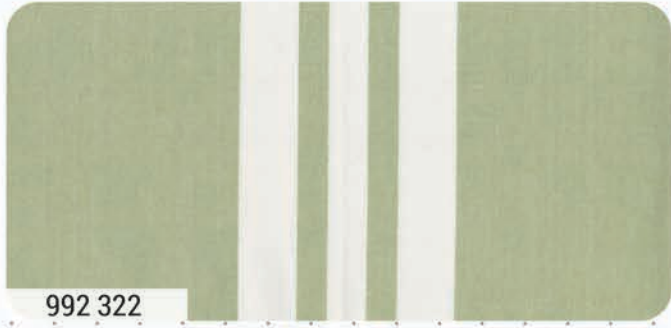

Vista Toweling 18" Wide *Pieces to Treasure*
BY JENELLE KENT

APRIL DELIVERY

992 320

992 • 12 Woven Towelings • 100% Premium Cotton • APRIL DELIVERY